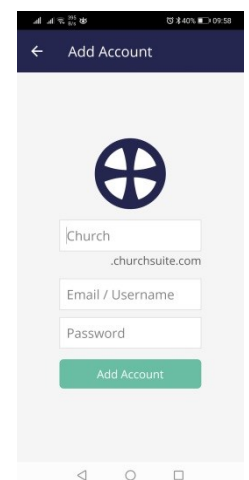

- A web browser on a computer/tablet/smart phone
- The **Churchsuite** App on a smart phone/tablet (this can be downloaded from your App Store)

How to log into My Churchsuite from a web browser

Follow these steps:

- Go to <https://cogs.Churchsuite.com/my>
 - There is also a link from our website
 - at the bottom of every page you will see this symbol 
 - Or choose the menu item from Church Life
- Enter your email address
- Then enter the password you created
- Make sure the final box says : take me to '**My Churchsuite**'
- And finally click 'Log in'

How to get My Churchsuite on a smart phone or tablet

Follow these steps:

- Head to the app store on your phone (App Store or Google Play)
- Search for '**Churchsuite**' (all one word)
- Download and open the app to bring up the login screen

When choosing a church, search for 'cogs'. You should see The Church of the Good Shepherd, with the appropriate logo pop up!

- Use your email address and chosen password to login

(Please be aware that sometimes the name of the church is replaced by your email address and you will need to re-enter Cogs in the church name)