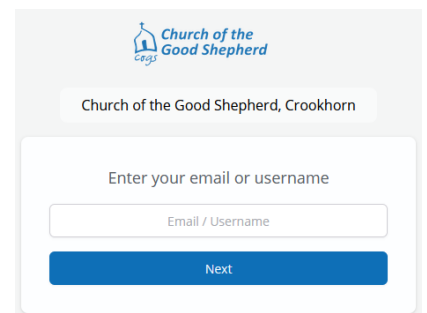

How to Log in to My Churchsuite

IMPORTANT

It is not possible to login to **My Churchsuite** until you have received an email invitation for you to set your password.

Logging in

It's possible to login to **My Churchsuite** from either:

- A web browser on a computer/tablet/smart phone
- The **Churchsuite** App on a smart phone/tablet (this can be downloaded from your App Store)

How to log into My Churchsuite from a web browser

Follow these steps:

- Go to <https://cogs.Churchsuite.com/my>
  - There is also a link from our website
    - at the bottom of every page you will see this symbol
    - Or choose the menu item from Church Life
- Enter your email address
- Then enter the password you created
- Make sure the final box says : take me to '**My Churchsuite**'
- And finally click 'Log in'

How to get My Churchsuite on a smart phone or tablet

Follow these steps:

- Head to the app store on your phone (App Store or Google Play)
- Search for '**Churchsuite**' (all one word)
- Download and open the app to bring up the login screen

When choosing a church, search for 'cogs'. You should see The Church of the Good Shepherd, with the appropriate logo pop up!

- Use your email address and chosen password to login

(Please be aware that sometimes the name of the church is replaced by your email address and you will need to re-enter Cogs in the church name)